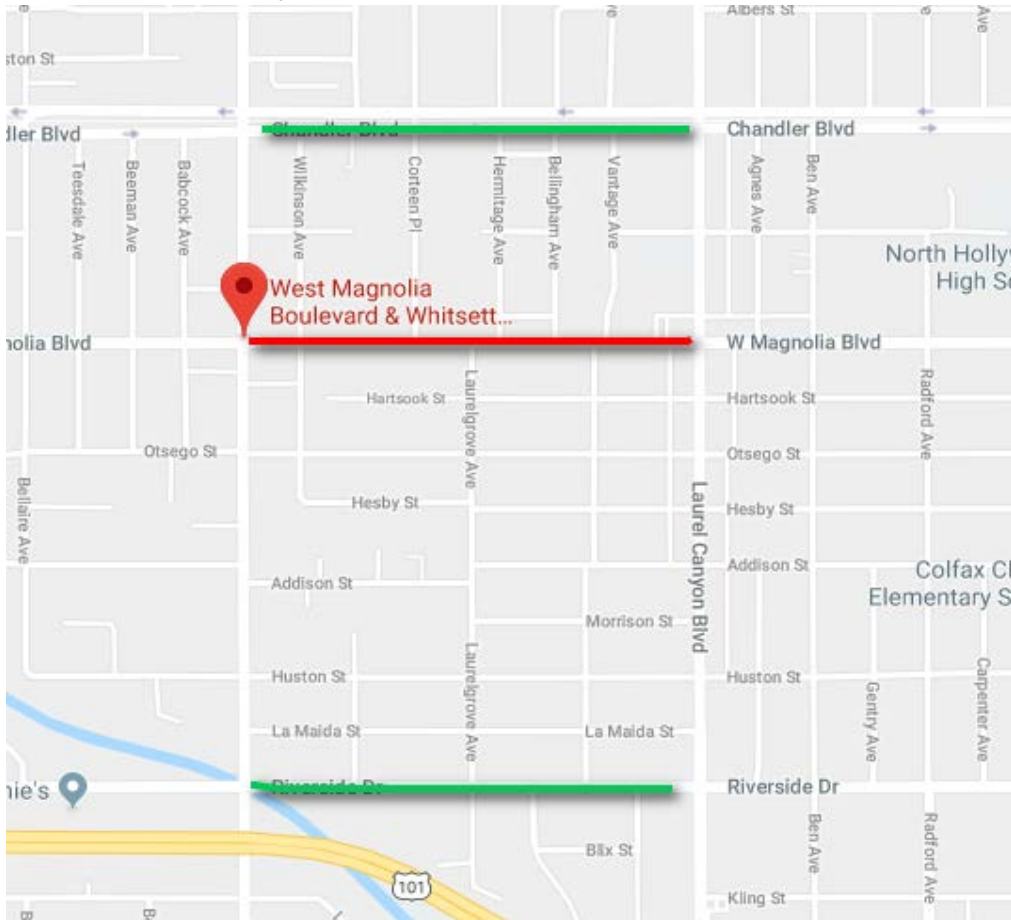

TRAFFIC ADVISORY – SOUTH VALLEY

MAGNOLIA BOULEVARD, LAUREL CANYON BOULEVARD TO WHITSETT AVENUE

Image from Google Maps.

WHAT: City of Los Angeles, Bureau of Street Services will cold plane and resurface the street on Magnolia Bl., from Laurel Cyn. Bl. to Whitsett Av.

There will be a full closure of the street with the above limits during scheduled working hours.

The public is advised to use Chandler Bl., Riverside Dr. or an alternate route.

WHEN: Saturday, April 14, 2018 and Sunday, April 15, 2018, 6:00 A.M. to 6:00 P.M.

WHERE: Magnolia Bl., Laurel Cyn. Bl. to Whitsett Av. – April 14th & April 15th

CONTACT: JOHN SAPONE
BUREAU OF STREET SERVICES
(818) 756-8651

###